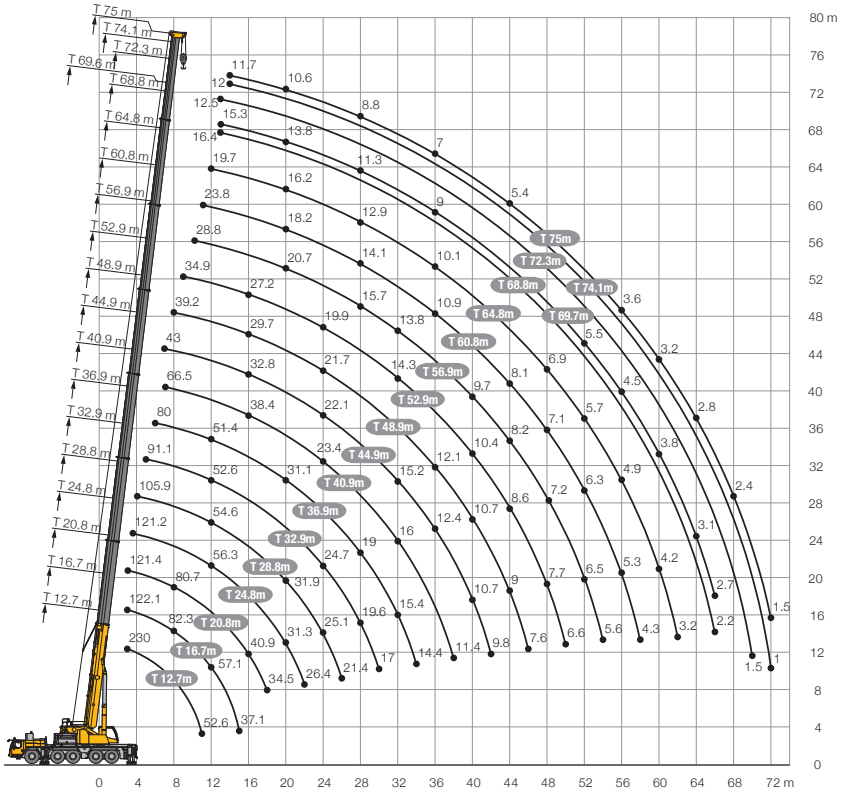

Liebherr LTM 1230-5.1

Lifting capacities

	12.7	16.7	20.8	24.8	28.8	32.9	36.9	39.5	40.9	44.9	48.5
3	134	122.1	121.4								
3.5	133.8	123.1	122	121.2							
4	125.6	123.1	121.7	119.8	105.9						
4.5	116.2	115.4	114.8	111.5	106.3						
5	107.9	107.8	107.2	103.7	95.7	89.6					
6	92.3	93	89.4	82.6	78.2	74	68.6				
7	77.1	75.9	71.7	68.3	64.2	59.8	55.7	25.9	52	43	
8	63.2	60.6	58.2	56	52.9	49.6	46.4	24.3	43.6	40.9	
9	50.4	50.7	49.3	47.1	44.7	42.1	39.8	22.8	38.8	36.7	20.1
10	40.5	42.9	41.9	40.4	38.6	36.3	36	21.4	34.1	32.4	19.4
11	33.5	35.9	36.4	35.2	33.7	32.8	31.7	20.1	30.5	29	18.6
12		30.5	31.8	31	29.7	29.7	28.1	18.8	27.2	26	17.9
13		26.3	27.5	27.6	27	26.6	25.4	17.7	24.8	23.8	17.1
14		22.9	24.2	24.5	24.9	24	22.9	16.6	22.5	21.8	16.3
15		20.2	21.4	21.7	22.5	21.7	21.3	15.7	20.6	19.9	15.6
16			19.1	20	20.3	19.8	19.7	14.8	18.8	18.2	15
18			15.4	16.4	16.5	17	16.6	13.3	16.1	15.7	13.8
20				13.6	13.8	14.2	14	12	14.1	13.4	12.7
22				11.5	11.7	12	12	10.8	12	11.6	11.5
24					10	10.3	10.2	9.9	10.1	9.8	9.9
26					8.6	8.8	8.7	8.8	8.7	8.3	8.5
28						7.6	7.4	7.6	7.4	7.1	7.2
30						6.6	6.4	6.5	6.4	6.1	6.2
32							5.5	5.7	5.5	5.2	5.3
34							4.8	4.9	4.7	4.5	4.6
36								4.3	4.2	3.9	4
38								3.9	3.7	3.5	3.5
40										3	3.1
42										2.7	2.7
44											2.4
46											2

Liebherr LTM 1230-5.1

Liebherr LTM 1230-5.1

Lifting heights

Liebherr LTM 1230-5.1

Liebherr LTM 1230-5.1

Weights

Hook Block

			
151.0 t	9	16	1900kg
142.6 t	7	14	1700kg
107.7 t	5	11	1600kg
70.6 t	3	7	1450kg
31.2 t	1	3	840kg
10.5 t	-	1	500kg