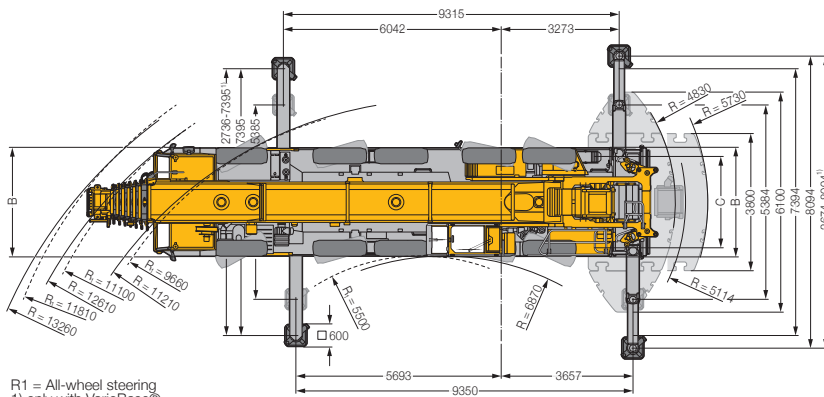

Liebherr LTM 1230-5.1

All terrain mobile crane

Dimensions

	A	A 125mm*	B	C	D	E	F	G	H	I	K	L
385/95 R 25 (14.00 R 25)	3950	3825	3000	2610	3700	1900	335	13°	13°	11°	8°	15°
445/95 R 25 (16.00 R 25)	4000	3875	3000	2550	3750	1950	385	15°	14°	13°	9°	16°
525/80 R 25 (20.5 R 25)	4000	3875	3100	2570	3750	1950	385	15°	14°	13°	9°	16°

* lowered

Liebherr LTM 1230-5.1