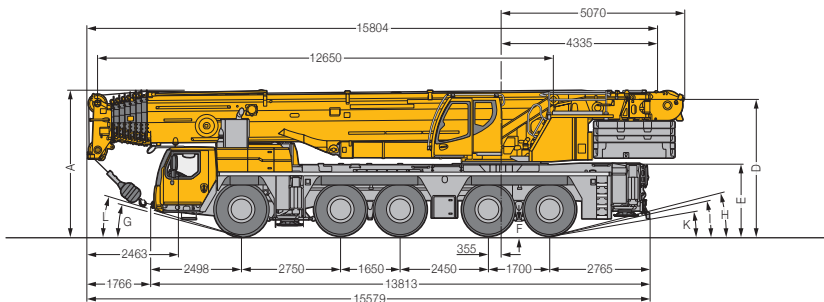

Liebherr LTM 1230-5.1

All terrain mobile crane

Dimensions

	A	A 125mm*	B	C	D	E	F	G	H	I	K	L
385/95 R 25 (14.00 R 25)	3950	3825	3000	2610	3700	1900	335	13°	13°	11°	8°	15°
445/95 R 25 (16.00 R 25)	4000	3875	3000	2550	3750	1950	385	15°	14°	13°	9°	16°
525/80 R 25 (20.5 R 25)	4000	3875	3100	2570	3750	1950	385	15°	14°	13°	9°	16°

* lowered

Liebherr LTM 1230-5.1