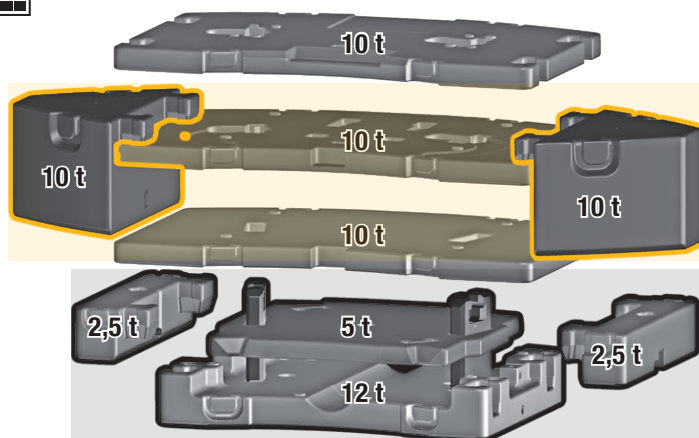

Liebherr LTM 1230-5.1

Weights

Hook Block

151.0 t	9	16	1900kg
142.6 t	7	14	1700kg
107.7 t	5	11	1600kg
70.6 t	3	7	1450kg
31.2 t	1	3	840kg
10.5 t	-	1	500kg

Counterweights

Technically transportable
Additional counterweight

Liebherr LTM 1230-5.1