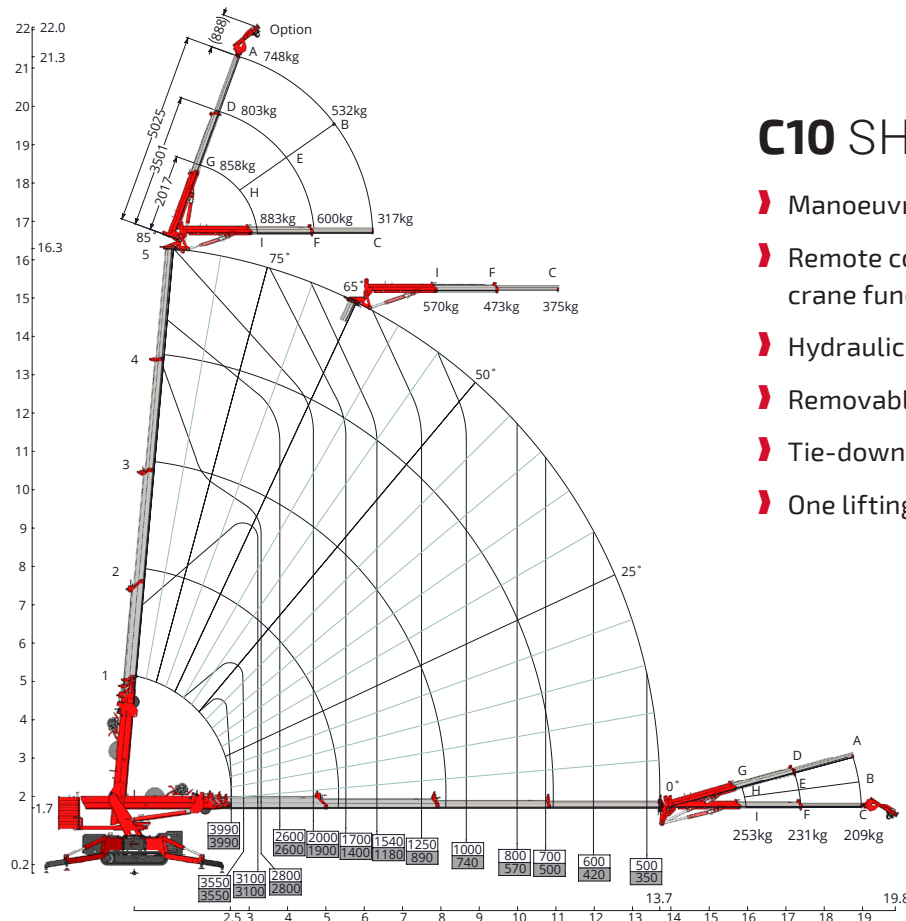

HOEFLON

C10

LARGE
POWERHOUSE

HOEFLON[®]

HOEFLON C10

Lift 4000 kg in the Netherlands without a crane permit. You can with our C10 compact crane, making it the perfect choice for heavier work in industry and steel erection. Even at a hoisting height of 21 m this crane still has an enormous hoisting capacity of 750 kg. The C10 compact crane has three speeds, making it exceptionally manoeuvrable. The removable ballast and the easily detachable options make it possible to quickly reduce the total weight of the crane. Simply put, this is a machine with many possibilities.

Standard configuration

Capacity	4,000 kg
Boom outreach	13.7 m, and 19.8 m with options
Hoisting height	16.3 m, and 22 m with options
Transport dimensions LxWxH	3.9 m x 0.8 m x 1.93 m
Total weight	4,400 kg, and 4,700 kg with options
Boom angle	-5° to 83°
Boom system	Cylinder and chain system
Slewing angle	360°
Driving speed	1st gear: 1.1 km/h 2nd gear: 2.3 km/h 3rd gear: 2.9 km/h
Engine	Yanmar 3-cylinder diesel
Inclination angle, driving	20°
Outrigger pressure	4,500 kg per outrigger
Ground pressure, tracks	0.72 kg/cm ²
Extendible, removable ballast	1,340 kg
Noise	75 dB

Accessories/Options

Dimensions including winch and jib	3.14 m x 0.75 m x 1.95 m
Fly jib 1	5.0 m
Winch 2	1,000 kg, 2,000 kg and 4,000 kg
Hoisting speed with winch	20.8 m/min
Winch cable	50 m long
Extension section 3	30° adjustable
Electric motor	400 V / 3 phase
Slewing	unlimited
Crawler 4	non-marking
Lighting	work light on boom and jib
Speed controller	900 to 1,700 rpm

C10 SHORTLY

- › Manoeuvrable with extreme precision
- › Remote control for outrigger, driving and crane functions
- › Hydraulically expandable tracks
- › Removable and extendible ballast
- › Tie-down hooks for trailer
- › One lifting point