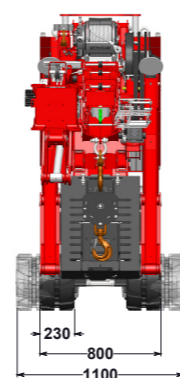

HOEFLON

C10

LARGE
POWERHOUSE

HOEFLON[®]

HOEFLON C10

Lift 4000 kg in the Netherlands without a crane permit. You can with our C10 compact crane, making it the perfect choice for heavier work in industry and steel erection. Even at a hoisting height of 21 m this crane still has an enormous hoisting capacity of 750 kg. The C10 compact crane has three speeds, making it exceptionally manoeuvrable. The removable ballast and the easily detachable options make it possible to quickly reduce the total weight of the crane. Simply put, this is a machine with many possibilities.

Standard configuration

Capacity	4,000 kg
Boom outreach	13.7 m, and 19.8 m with options
Hoisting height	16.3 m, and 22 m with options
Transport dimensions LxWxH	3.9 m x 0.8 m x 1.93 m
Total weight	4,400 kg, and 4,700 kg with options
Boom angle	-5° to 83°
Boom system	Cylinder and chain system
Slewing angle	360°
Driving speed	1st gear: 1.1 km/h 2nd gear: 2.3 km/h 3rd gear: 2.9 km/h
Engine	Yanmar 3-cylinder diesel
Inclination angle, driving	20°
Outrigger pressure	4,500 kg per outrigger
Ground pressure, tracks	0.72 kg/cm ²
Extendible, removable ballast	1,340 kg
Noise	75 dB

Accessories/Options

Dimensions including winch and jib	3.14 m x 0.75 m x 1.95 m
Fly jib 1	5.0 m
Winch 2	1,000 kg, 2,000 kg and 4,000 kg
Hoisting speed with winch	20.8 m/min
Winch cable	50 m long
Extension section 3	30° adjustable
Electric motor	400 V / 3 phase
Slewing	unlimited
Crawler 4	non-marking
Lighting	work light on boom and jib
Speed controller	900 to 1,700 rpm

C10 SHORTLY

- › Manoeuvrable with extreme precision
- › Remote control for outrigger, driving and crane functions
- › Hydraulically expandable tracks
- › Removable and extendible ballast
- › Tie-down hooks for trailer
- › One lifting point