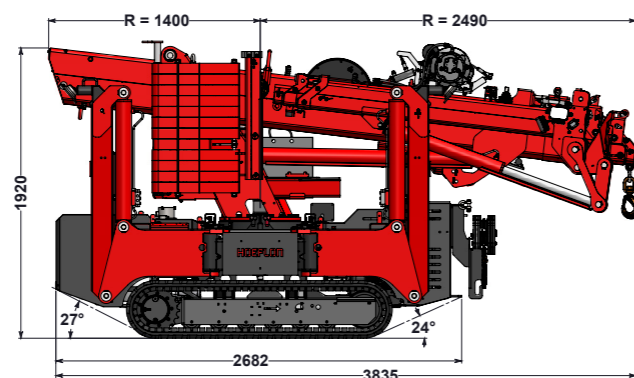

HOEFLON

C10

LARGE
POWERHOUSE

HOEFLON[®]

HOEFLON C10

Lift 4000 kg in the Netherlands without a crane permit. You can with our C10 compact crane, making it the perfect choice for heavier work in industry and steel erection. Even at a hoisting height of 21 m this crane still has an enormous hoisting capacity of 750 kg. The C10 compact crane has three speeds, making it exceptionally manoeuvrable. The removable ballast and the easily detachable options make it possible to quickly reduce the total weight of the crane. Simply put, this is a machine with many possibilities.

Standard configuration

Capacity	4,000 kg
Boom outreach	13.7 m, and 19.8 m with options
Hoisting height	16.3 m, and 22 m with options
Transport dimensions LxWxH	3.9 m x 0.8 m x 1.93 m
Total weight	4,400 kg, and 4,700 kg with options
Boom angle	-5° to 83°
Boom system	Cylinder and chain system
Slewing angle	360°
Driving speed	1st gear: 1.1 km/h 2nd gear: 2.3 km/h 3rd gear: 2.9 km/h
Engine	Yanmar 3-cylinder diesel
Inclination angle, driving	20°
Outrigger pressure	4,500 kg per outrigger
Ground pressure, tracks	0.72 kg/cm ²
Extendible, removable ballast	1,340 kg
Noise	75 dB

Accessories/Options

Dimensions including winch and jib	3.14 m x 0.75 m x 1.95 m
Fly jib 1	5.0 m
Winch 2	1,000 kg, 2,000 kg and 4,000 kg
Hoisting speed with winch	20.8 m/min
Winch cable	50 m long
Extension section 3	30° adjustable
Electric motor	400 V / 3 phase
Slewing	unlimited
Crawler 4	non-marking
Lighting	work light on boom and jib
Speed controller	900 to 1,700 rpm

C10 SHORTLY

- › Manoeuvrable with extreme precision
- › Remote control for outrigger, driving and crane functions
- › Hydraulically expandable tracks
- › Removable and extendible ballast
- › Tie-down hooks for trailer
- › One lifting point