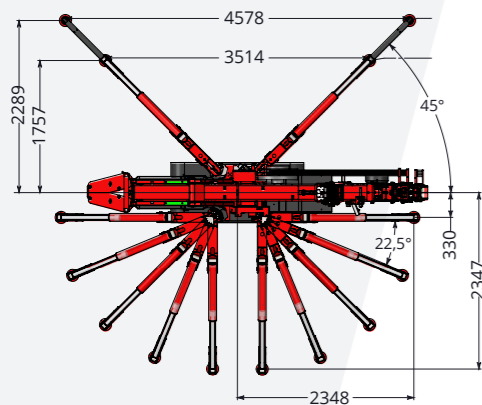

HOEFLON

C10

LARGE
POWERHOUSE

HOEFLON[®]

HOEFLON C10

Lift 4000 kg in the Netherlands without a crane permit. You can with our C10 compact crane, making it the perfect choice for heavier work in industry and steel erection. Even at a hoisting height of 21 m this crane still has an enormous hoisting capacity of 750 kg. The C10 compact crane has three speeds, making it exceptionally manoeuvrable. The removable ballast and the easily detachable options make it possible to quickly reduce the total weight of the crane. Simply put, this is a machine with many possibilities.

Standard configuration

Capacity	4,000 kg
Boom outreach	13.7 m, and 19.8 m with options
Hoisting height	16.3 m, and 22 m with options
Transport dimensions LxWxH	3.9 m x 0.8 m x 1.93 m
Total weight	4,400 kg, and 4,700 kg with options
Boom angle	-5° to 83°
Boom system	Cylinder and chain system
Slewing angle	360°
Driving speed	1st gear: 1.1 km/h 2nd gear: 2.3 km/h 3rd gear: 2.9 km/h
Engine	Yanmar 3-cylinder diesel
Inclination angle, driving	20°
Outrigger pressure	4,500 kg per outrigger
Ground pressure, tracks	0.72 kg/cm ²
Extendible, removable ballast	1,340 kg
Noise	75 dB

Accessories/Options

Dimensions including winch and jib	3.14 m x 0.75 m x 1.95 m
Fly jib 1	5.0 m
Winch 2	1,000 kg, 2,000 kg and 4,000 kg
Hoisting speed with winch	20.8 m/min
Winch cable	50 m long
Extension section 3	30° adjustable
Electric motor	400 V / 3 phase
Slewing	unlimited
Crawler 4	non-marking
Lighting	work light on boom and jib
Speed controller	900 to 1,700 rpm

C10 SHORTLY

- › Manoeuvrable with extreme precision
- › Remote control for outrigger, driving and crane functions
- › Hydraulically expandable tracks
- › Removable and extendible ballast
- › Tie-down hooks for trailer
- › One lifting point